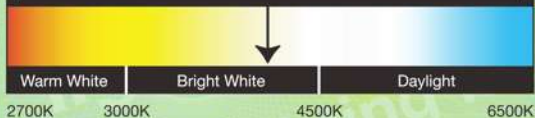

# lighting facts<sup>®</sup>

A Program of the U.S. DOE

Light Output (Lumens)	5807
Watts	57.2
Lumens per Watt (Efficacy)	101.53

Color Accuracy	86
Color Rendering Index (CRI)	

**Light Color**

Correlated Color Temperature (CCT)

**4102 (Bright White)**

All results are according to IESNA LM-79-2008: *Approved Method for the Electrical and Photometric Testing of Solid-State Lighting*. The U.S. Department of Energy (DOE) verifies product test data and results.