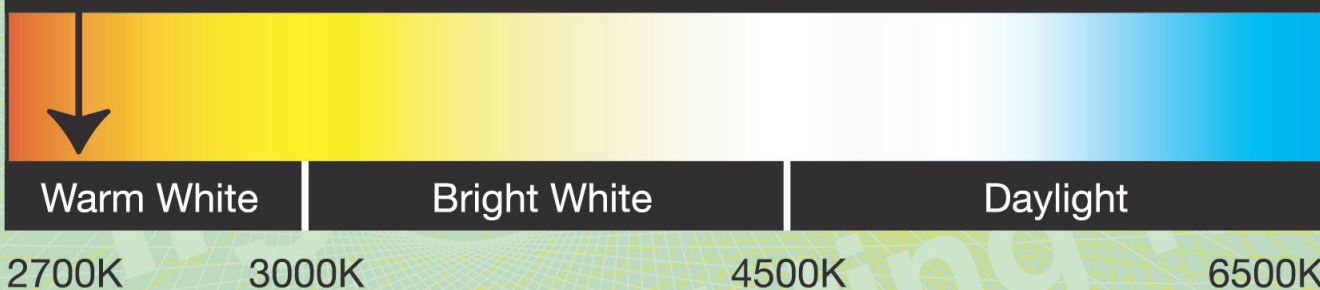

lighting facts[®]

A Program of the U.S. DOE

Light Output (Lumens)	3478
Watts	52.1
Lumens per Watt (Efficacy)	66.77

Color Accuracy	81
Color Rendering Index (CRI)	

Light Color 2737 (Warm White)
Correlated Color Temperature (CCT)

All results are according to IESNA LM-79-2008: *Approved Method for the Electrical and Photometric Testing of Solid-State Lighting*. The U.S. Department of Energy (DOE) verifies product test data and results.