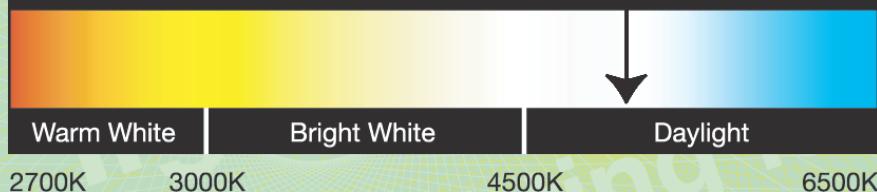

# lighting facts<sup>®</sup>

A Program of the U.S. DOE

Light Output (Lumens)	19344
Watts	156.1
Lumens per Watt (Efficacy)	123.92

Color Accuracy	85
Color Rendering Index (CRI)	

## Light Color

Correlated Color Temperature (CCT)

**5125 (Daylight)**

All results are according to IESNA LM-79-2008: *Approved Method for the Electrical and Photometric Testing of Solid-State Lighting*. The U.S. Department of Energy (DOE) verifies product test data and results.