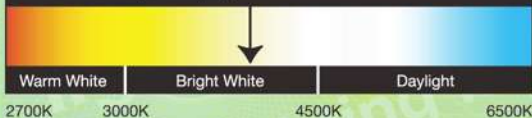

LED

Light Efficient Design

lighting facts®

A Program of the U.S. DOE

Light Output (Lumens)	5576
Watts	44.43
Lumens per Watt (Efficacy)	125.52

Color Accuracy	84
Color Rendering Index (CRI)	

Light Color

Correlated Color Temperature (CCT)

3972 (Bright White)

All results are according to IESNA LM-79-2008¹ *Approved Method for the Electrical and Photometric Testing of Solid-State Lighting*. The U.S. Department of Energy (DOE) verifies product test data and results.