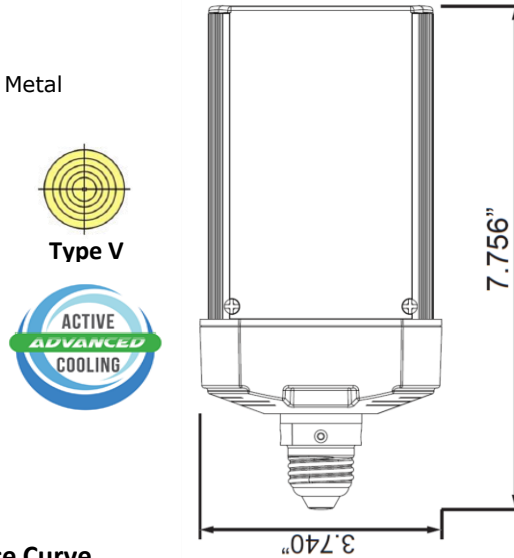

**LED-8088E 50W LED METAL HALIDE BALLAST COMPATIBLE FOR SHOEBOX/WALLPACK**

**Models**

LED-8088EXX-MHBC, 4000K or 5700K CCT, E26

**Features**

- 50 Watt LED Replaces existing 175w or 250w Metal Halide Lamp
- Operates with pulse start and probe start magnetic 175W & 250W Metal Halide Ballasts only
- Optimized for High Bay HID fixture with PC or Glass Globe
- Type V Optics
- UL Component approved for damp environments (USA & Can)
- Advanced active cooling, Sunon Mag-lev >70,000 hr. fan with temperature control ensures long LED life
- E26 Edison Base
- >50,000 rated LED life
- 5 year limited warranty (see website for details)
- Rated for enclosed fixture

**Technical Specifications**

Models US/CAN	LED-8088E40-MHBC	LED-8088E57-MHBC
<b>CCT</b>	<b>4000K</b>	<b>5700K</b>
<b>Power Consumption</b>	<b>50 watts</b>	
<b>Total Wattage w/175w M57 Ballast</b>	<b>77.8</b>	
<b>Total Wattage w/150w M102/M81 Ballast</b>	<b>124</b>	
<b>Replaces</b>	<b>175W &amp; 250W MH</b>	
<b>Mounting</b>	<b>E26</b>	
<b>Compatible Metal Halide Ballasts</b>	<b>175W &amp; 250W Pulse or Probe Start Ballasts</b>	
<b>LED Type</b>	<b>2835</b>	
<b>Beam Angle</b>	<b>Type V</b>	
<b>Dimmable</b>	<b>No</b>	
<b>Operating Temp</b>	<b>-40°F - +122°F</b>	
<b>Rated R70 Life</b>	<b>Up to 50,000 Hrs.</b>	
<b>Warranty</b>	<b>5 Year Limited*</b>	

**Lux Distance Curve**

Beam angle of C90plane109.74

LM79 Specifications	Yes	Yes
<b>Power (W) w/175W Ballast</b>	<b>77.8</b>	<b>77.8</b>
<b>CCT</b>	<b>3947</b>	<b>5826</b>
<b>Light Output</b>	<b>6079</b>	<b>5984</b>
<b>Efficacy</b>	<b>116</b>	<b>115</b>
<b>THD @ 277V</b>	<b>n/a</b>	<b>n/a</b>
<b>PF @ 277V</b>	<b>n/a</b>	<b>n/a</b>
<b>CRI:</b>	<b>n/a</b>	<b>n/a</b>
<b>R9</b>	<b>n/a</b>	<b>n/a</b>
<b>Duv</b>	<b>n/a</b>	<b>n/a</b>
<b>Packaging</b>	<b>9 / Master Carton</b>	
<b>Unit</b>	<b>5.3"x 4.7"x 10.1" 1.8lbs.</b>	
<b>Master</b>	<b>16.7"x 15" x 10.8" 13.8 lbs.</b>	